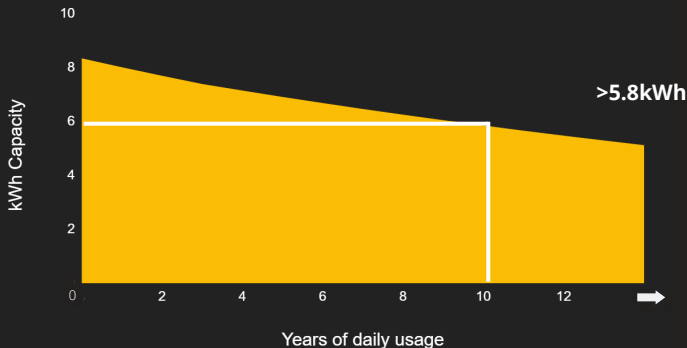

SOLAR MD STORAGE PRODUCTS

SOLAR MD 8.3 kWh SS4083 ADVANCED LITHIUM-ION BATTERY

The SS4083 uses Lithium Iron Phosphate cells for its streamlined energy storage.

The flexible modular design enables it to be set up with multiple batteries.

Capacity can be increased through a parallel connection of the batteries.

APPLICATIONS

- ✓ Grid tied, off-grid and hybrid inverter and charger systems
- ✓ Residential and commercial UPS systems

Derating in kWh based on usage of 2.5 MWh / year

| SS4083 | |
|-----------------------------|----------------------------------|
| Cell chemistry | Lithium Iron Phosphate (LiFePO4) |
| Cell manufacturer | CALB |
| Rated capacity | 8.3kWh |
| Nominal Power | 7.5kW |
| Usable Battery Energy @0.3C | 7.51kWh |
| Nominal Voltage | 51.2V |
| Number of battery modules | 1 |
| Weight per module | 70kg |
| Operational Voltage | 44.8 - 55.6Vdc |
| Communication | CANBUS |
| Dimensions W x D x H | 389mm x 183mm x 635mm |
| Cycle life @25°C | ≥4000 |
| Charging Efficiency | 99% |
| Operational temperature | 0°C to +50°C |
| Transport | UN3480 & UN38.3 |
| Storage duration | 6 months @25°C |
| Safety standard compliance | IEC 62619 / UN38.3 / UL1642 |
| Cell certificate | TUV / CE / UL1642 |